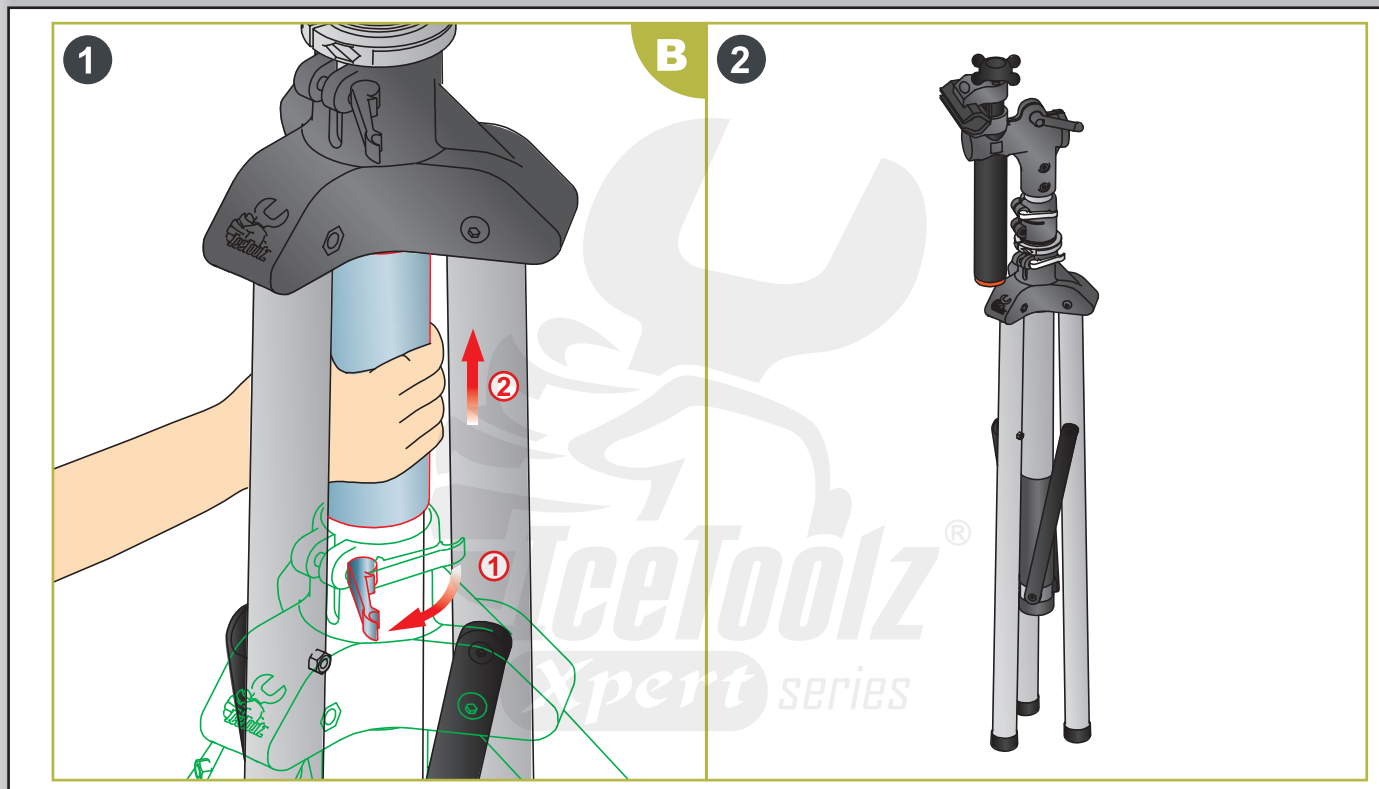

E137 & E138 Repair Stand

ISO-9001:2008
QMS Certified

Made in Taiwan

 Lifu Bicycle Co., Ltd. HYI-E137-41-021