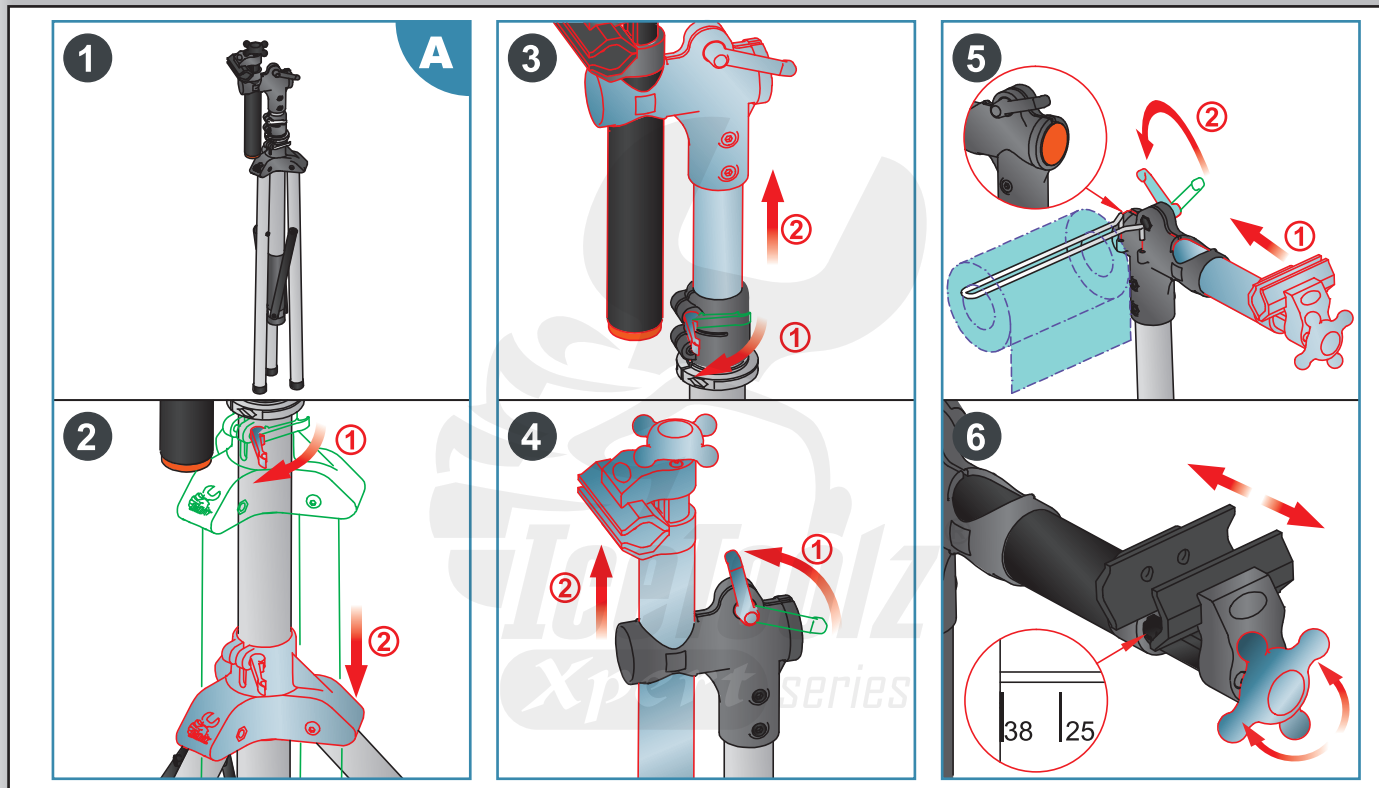

E137 & E138 Repair Stand

ISO-9001:2008
QMS Certified

Made in Taiwan